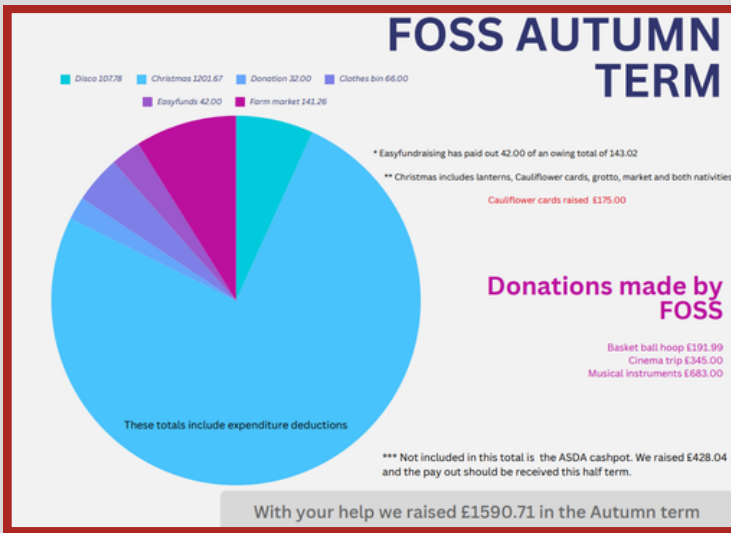

WONDERFUL!

A huge thank you to FOSS for their amazing work over the Autumn Term - their contributions really do make a difference. Thanks too to all of you for supporting their events!!

Are you worried about your child's mental health?

It can be difficult to know how best to support your child and what support is available for them.

Drop into Penzance Family Hub (in St John's Hall) on Monday 20th January 9:30-11:30.

CAMHS and Primary Mental Health practitioners will be available to answer your questions and advise you on the best course of action for your child.

Family workers from Early Help and SEND System Navigator will also be available to offer advice and signposting.

No need to book – please drop in on 20th January.

Together for Families

www.cornwall.gov.uk

Upcoming Community Events

- St Erth Community Cafe - Friday's 12-3pm in the Church Hall
- Farmers Market - Saturdays 10 -12 am
- 25th January St Erth Film Club

WE'VE GOT SPACES

JOIN OUR RECREATIONAL PROGRAM

AVAILABILITY:

- Tuesday 4-5pm
- Tuesday 5-6pm
- Wednesday 4-5pm
- Thursday 4-5pm
- Saturday 9-10am
- Saturday 10-11am

Email pzgymsclub@gmail.com to book your trial